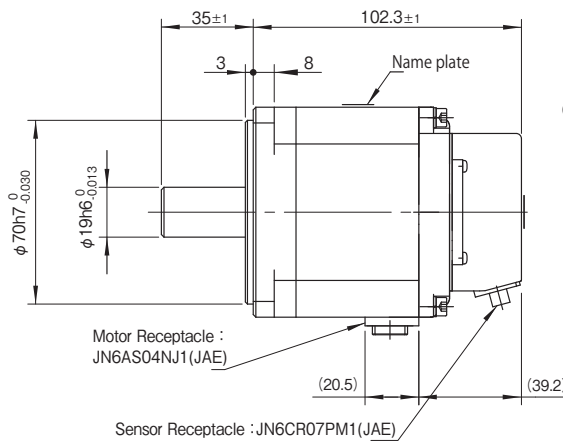

New products

Outline

The outline is a 23 bits absolute encoder type.
(unit: mm)

40mm

TSM4154 (No Brake Type)

60mm

TSM4252 (No Brake Type)
TSM4254 (No Brake Type)

Rated Output	200W	400W
Model	TSM4252	TSM4254
L (mm)	75 ± 1	91 ± 1

80mm

TSM4354 (No Brake Type)

Applications

Chip Mounter

Pick-up Robot

Packaging Machine