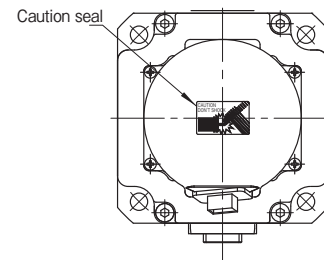

New products

Outline

The outline is a 23 bits absolute encoder type.
(unit: mm)

40mm

TSM4154 (No Brake Type)

60mm

TSM4252 (No Brake Type)
TSM4254 (No Brake Type)

Rated Output	200W	400W
Model	TSM4252	TSM4254
L (mm)	75 ± 1	91 ± 1

80mm

TSM4354 (No Brake Type)

Applications

Chip Mounter

Pick-up Robot

Packaging Machine