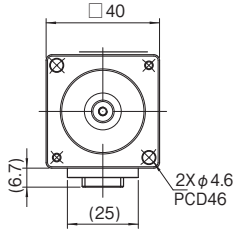

New products

Outline

The outline is a 23 bits absolute encoder type.
(unit: mm)

40mm

TSM4154 (No Brake Type)

60mm

TSM4252 (No Brake Type)
TSM4254 (No Brake Type)

Rated Output	200W	400W
Model	TSM4252	TSM4254
L (mm)	75 ± 1	91 ± 1

80mm

TSM4354 (No Brake Type)

Applications

Chip Mounter

Pick-up Robot

Packaging Machine