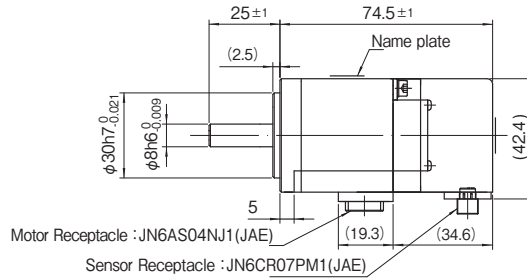

New products

Outline

The outline is a 23 bits absolute encoder type.
(unit: mm)

40mm

TSM4154 (No Brake Type)

60mm

TSM4252 (No Brake Type)
TSM4254 (No Brake Type)

Rated Output	200W	400W
Model	TSM4252	TSM4254
L (mm)	75 ± 1	91 ± 1

80mm

TSM4354 (No Brake Type)

Applications

Chip Mounter

Pick-up Robot

Packaging Machine