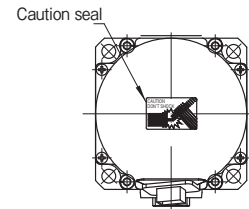

New products

Outline

The outline is a 23 bits absolute encoder type.
(unit: mm)

40mm

TSM4154 (No Brake Type)

60mm

TSM4252 (No Brake Type)
TSM4254 (No Brake Type)

Rated Output	200W	400W
Model	TSM4252	TSM4254
L (mm)	75 ± 1	91 ± 1

80mm

TSM4354 (No Brake Type)

Applications

Chip Mounter

Pick-up Robot

Packaging Machine