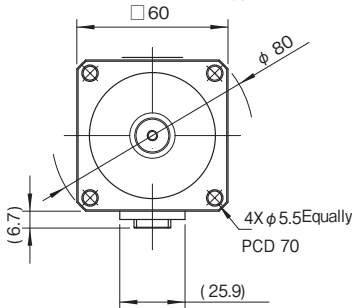

New products

Outline

The outline is a 23 bits absolute encoder type.
(unit: mm)

40mm

TSM4154 (No Brake Type)

60mm

TSM4252 (No Brake Type)
TSM4254 (No Brake Type)

Rated Output	200W	400W
Model	TSM4252	TSM4254
L (mm)	75 ± 1	91 ± 1

80mm

TSM4354 (No Brake Type)

Applications

Chip Mounter

Pick-up Robot

Packaging Machine