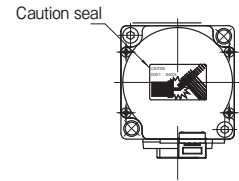

New products

Outline

The outline is a 23 bits absolute encoder type.
(unit: mm)

40mm

TSM4154 (No Brake Type)

60mm

TSM4252 (No Brake Type)
TSM4254 (No Brake Type)

Rated Output	200W	400W
Model	TSM4252	TSM4254
L (mm)	75 ± 1	91 ± 1