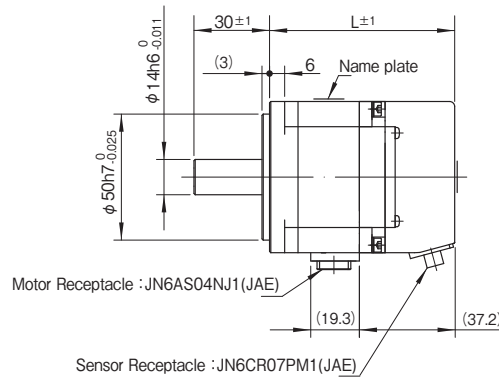

New products

Outline

The outline is a 23 bits absolute encoder type.
(unit: mm)

40mm

TSM4154 (No Brake Type)

60mm

TSM4252 (No Brake Type)
TSM4254 (No Brake Type)

Rated Output	200W	400W
Model	TSM4252	TSM4254
L (mm)	75 ± 1	91 ± 1

80mm

TSM4354 (No Brake Type)

Applications

Chip Mounter

Pick-up Robot

Packaging Machine