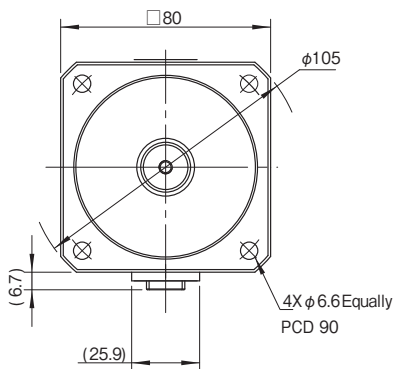

New products

Outline

The outline is a 23 bits absolute encoder type.
(unit: mm)

40mm

TSM4154 (No Brake Type)

60mm

TSM4252 (No Brake Type)
TSM4254 (No Brake Type)

Rated Output	200W	400W
Model	TSM4252	TSM4254
L (mm)	75 ± 1	91 ± 1

80mm

TSM4354 (No Brake Type)

Applications

Chip Mounter

Pick-up Robot

Packaging Machine